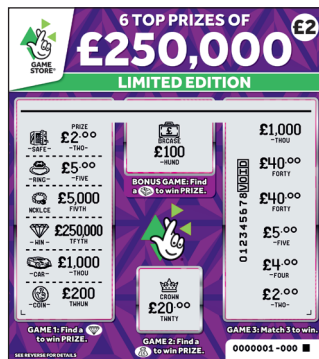

## GAME 1

The GAME 1 Play Area has six  motifs, and the word 'PRIZE' (the "Prize Box") immediately to the right of each  motif. You will, providing the requirements of the Rules and these Procedures are met, win a Prize if you reveal a  Play Symbol with its matching Play Caption under the coating of a  motif. The Prize will be equal to the amount of the Prize Symbol with its matching Prize Caption shown under the coating of the Prize Box immediately to the right of that  Play Symbol.

## Play Symbols and Play Captions for GAME 1

Play Symbols						
Play Captions	-SAFE-	-RING-	NCKLCE	-CAR-	CHAMP-	BUNDLE
Play Symbols						
Play Captions	PURSE	TCHEST	-COIN-	-BANK	WALLET	-WIN-

Six Play Symbols with their matching Play Captions will appear under the coating of the GAME 1 Play Area. Only one Play Caption appears under each Play Symbol. Only the GAME 1 Play Symbols and Play Captions can be used to play GAME 1.

One Prize Symbol with its matching Prize Caption will appear under the coating of each Prize Box in GAME 1. Only the GAME 1 Prize Symbols and their matching Prize Captions can be used to confirm the amount of a Prize You may be entitled to, if any, in GAME 1.