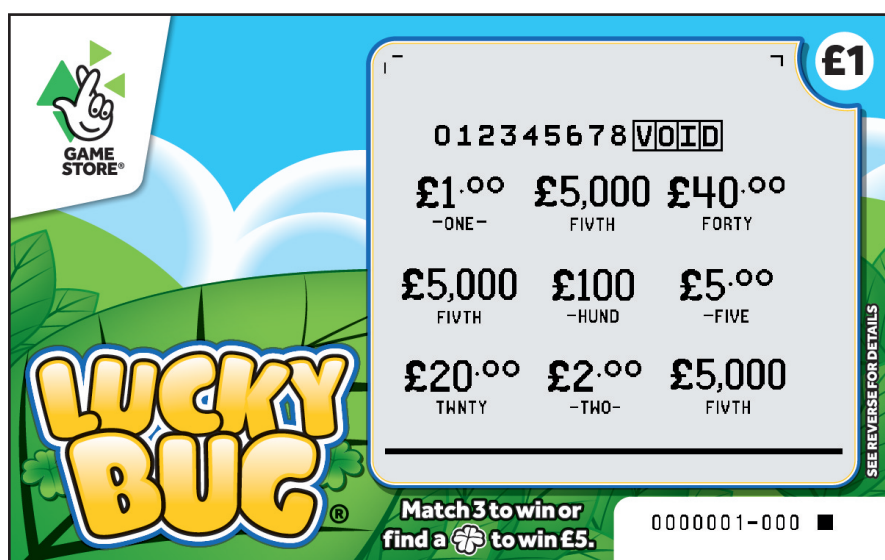

Game Number: "Game 1078"

Retail Sales Price: **£1 per Scratchcard**

There is a 1 in 3.97 overall chance of winning a Prize on each Scratchcard. There are 29,667,240 Scratchcards in the initial print run of this Game.

If You reveal a '🍀' Prize Symbol with its matching Prize Caption under the coating in the Play Area, You will, providing the requirements of the Rules and these Procedures are met, win a Prize of £5 automatically.